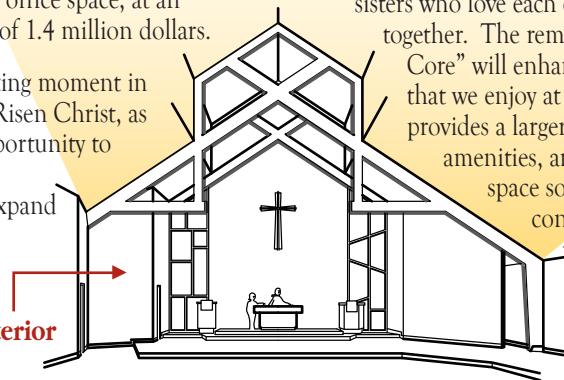

## Our History

*Our God has done great things for us, and we are filled with joy! Psalm 126:3*

The mission of Risen Christ Lutheran Church is, "Proclaiming a new beginning in the family of God through faith in Jesus, the risen Christ." Throughout our history, the members of Risen Christ have always been willing to take bold steps of faith to accomplish this mission.

✦ In 1985, the first worship service was held in a modular building on Northwest Boulevard with 47 in attendance.

✦ In 1989, the 76 members of the congregation took a step of faith and hired an architect to design a \$200,000 sanctuary. The new sanctuary had its ground breaking on Easter of 1990 and its dedication on Easter Sunday of 1991.

✦ In 1996, the Voters Assembly took another step of faith and approved the construction of a two story education wing, which was dedicated on Easter of 1997.

Now in 2011, the family of Risen Christ consists of 10 times as many souls as we had in 1989, and it is time to take the next step of faith in our journey together. On May 22nd, the Voters Assembly of Risen Christ approved plans to expand our facilities, including an expanded sanctuary, an expanded education wing, and a remodeling of the central core including the kitchen, restrooms, and office space, at an estimated cost of 1.4 million dollars.

This is an exciting moment in the history of Risen Christ, as we have an opportunity to enhance our ministry and expand our mission!

Sanctuary Interior