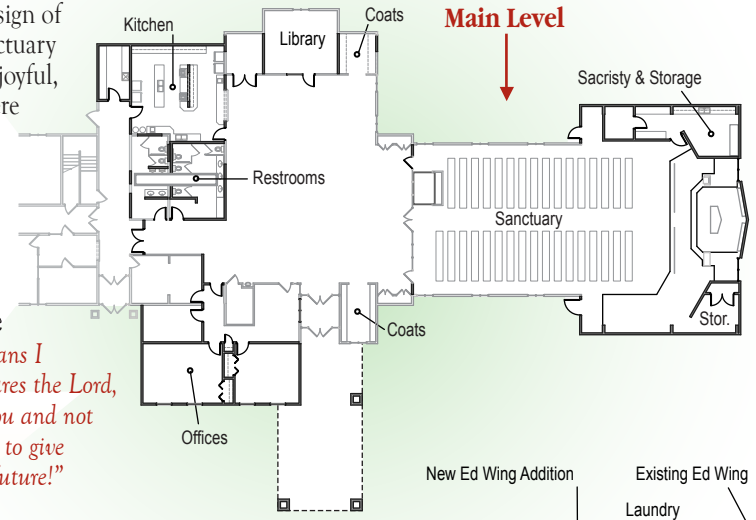

Our Future

"For I know the plans I have for you," declares the Lord, "plans to prosper you and not to harm you, plans to give you a hope and a future!" Jeremiah 29:11

Main Level