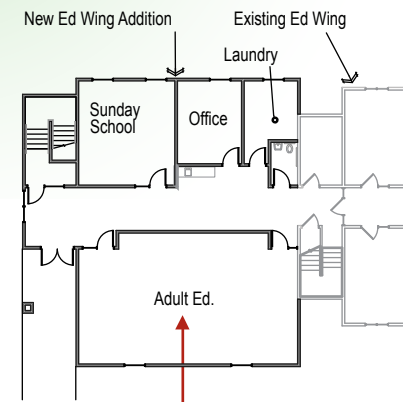

Main Level Education Addition